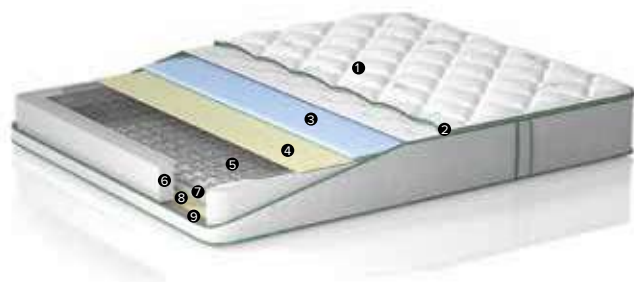

BOYTEKS WELLNESS
ALOE VERA

1 Quilting layer	6 Edge support foam
2 Zippered quilted layer	7 Felt
3 Soft foam	8 Hard foam
4 Felt	9 Quilting layer
5 SL spring system