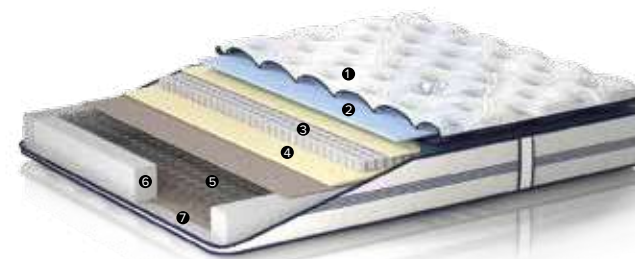

Improved quality sleep means fully rested body!

- 1 Knitting fabric
- 2 Special pad layer
- 3 Micropocket spring system
- 4 Soft foam
- 5 6 spirli Bonnell spring carcass
- 6 Edge support foam
- 7 Felt

Comfortable sleep is key to starting your day of better rested. Select Bellona Bioenergy Comfort mattress to help you get a more relaxing sleep and really enjoy your sleep time. Spend waking hours with your loved ones fully energized.

37 cm mattress height

Bonell spring system

Mini pocket spring

Knit fabric

Single side use

MOBILA MONALISA

Un Zâmbet în Casa Ta