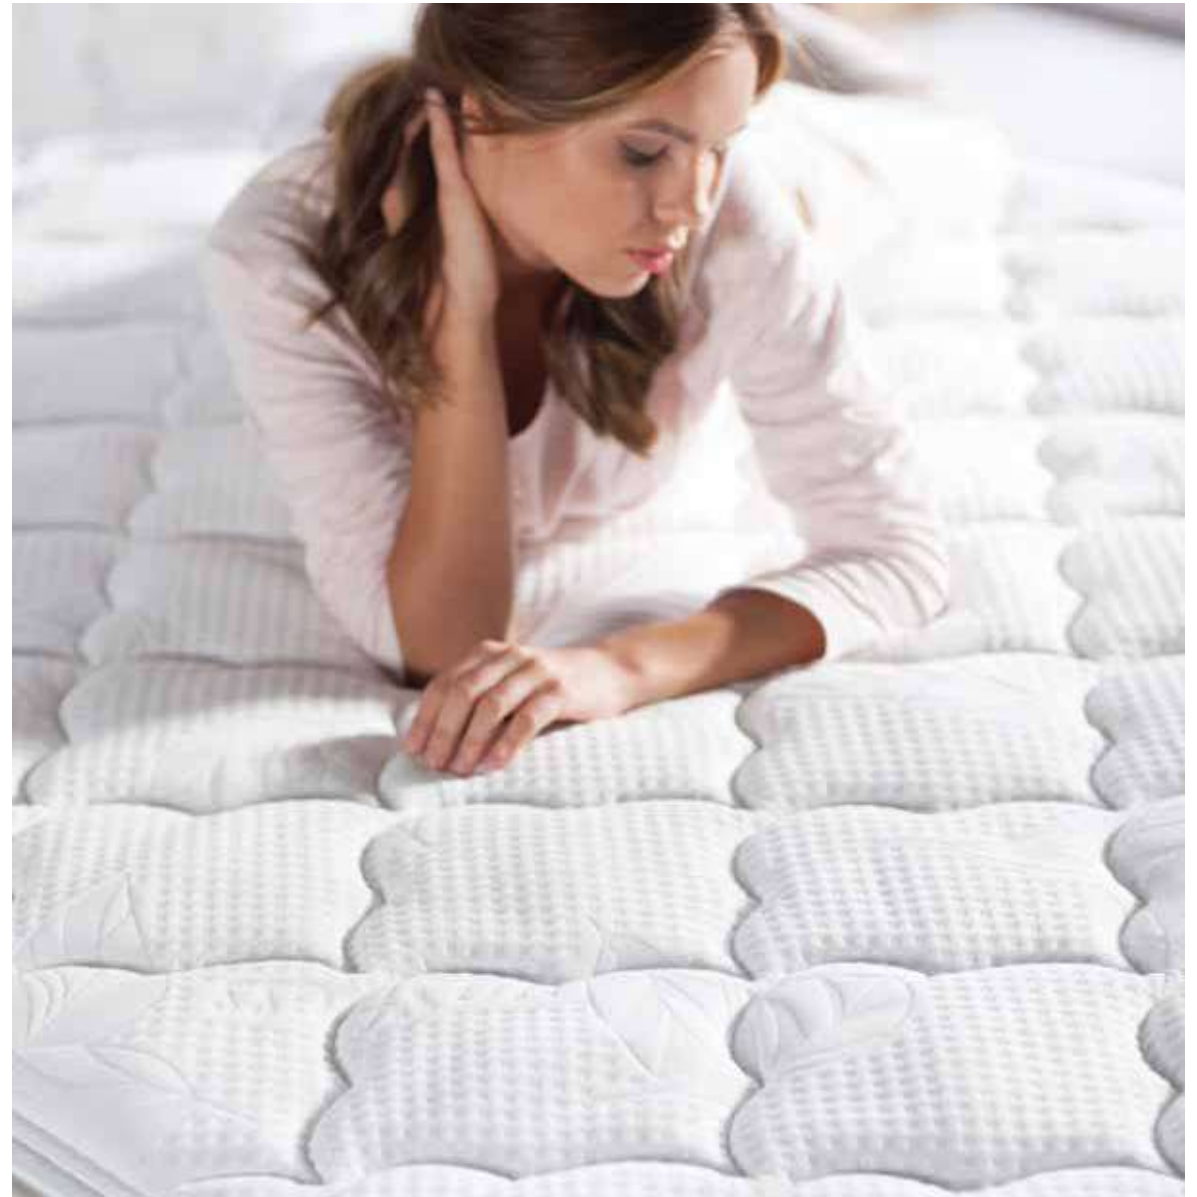

The easiest way to start the day off right!

What could take the place of waking up happy? Nothing, of course. The weary day takes its toll on our bodies and sometimes stress accompanies us to bed. That's why it's important to declare our mattress our special private haven. The more comfortable our mattress is, the better our sleep quality is. Bellona designed NoStress mattress to help you wake up happy, with proven stress relieving Relaxtic fabric, so you wake up relaxed and rested. The SL Continuous Spring System supports your need for uninterrupted sleep, helping you prepare for the upcoming day.

MOBILA
MONALISA
Un Zâmbet în Casa Ta

nostress****