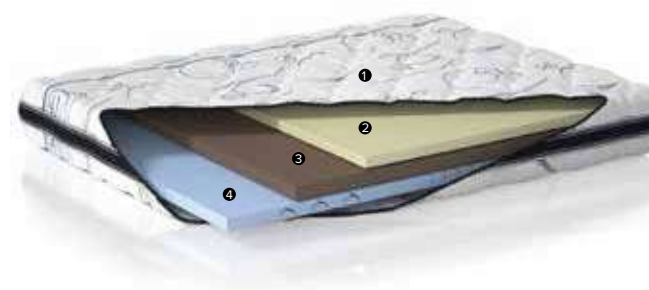

- 1 Knit fabric
- 2 Visco foam
- 3 Soft foam
- 4 Specially cut foam

23

23 cm mattress height

Visco foam

Zippered pad

Knit fabric

Use both sides

MOBILA MONALISA

Un Zâmbet în Casa Ta