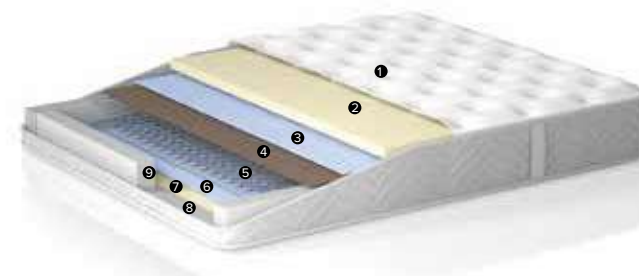

BOYERS WELLNESS
ALOE VERA

BELLONA

MOBILA
MONALISA

Un Zâmbet în Casa Ta

Offset
form

**Incomparable
Comfort!**

Euro Top Foam Layer

Another component of mattress comfort is foam and its quality. The high quality foam Euro top of your Bellona Offset Form mattress helps provide even more softness, helping to absorb body weight and present a heightened sense of relaxation.