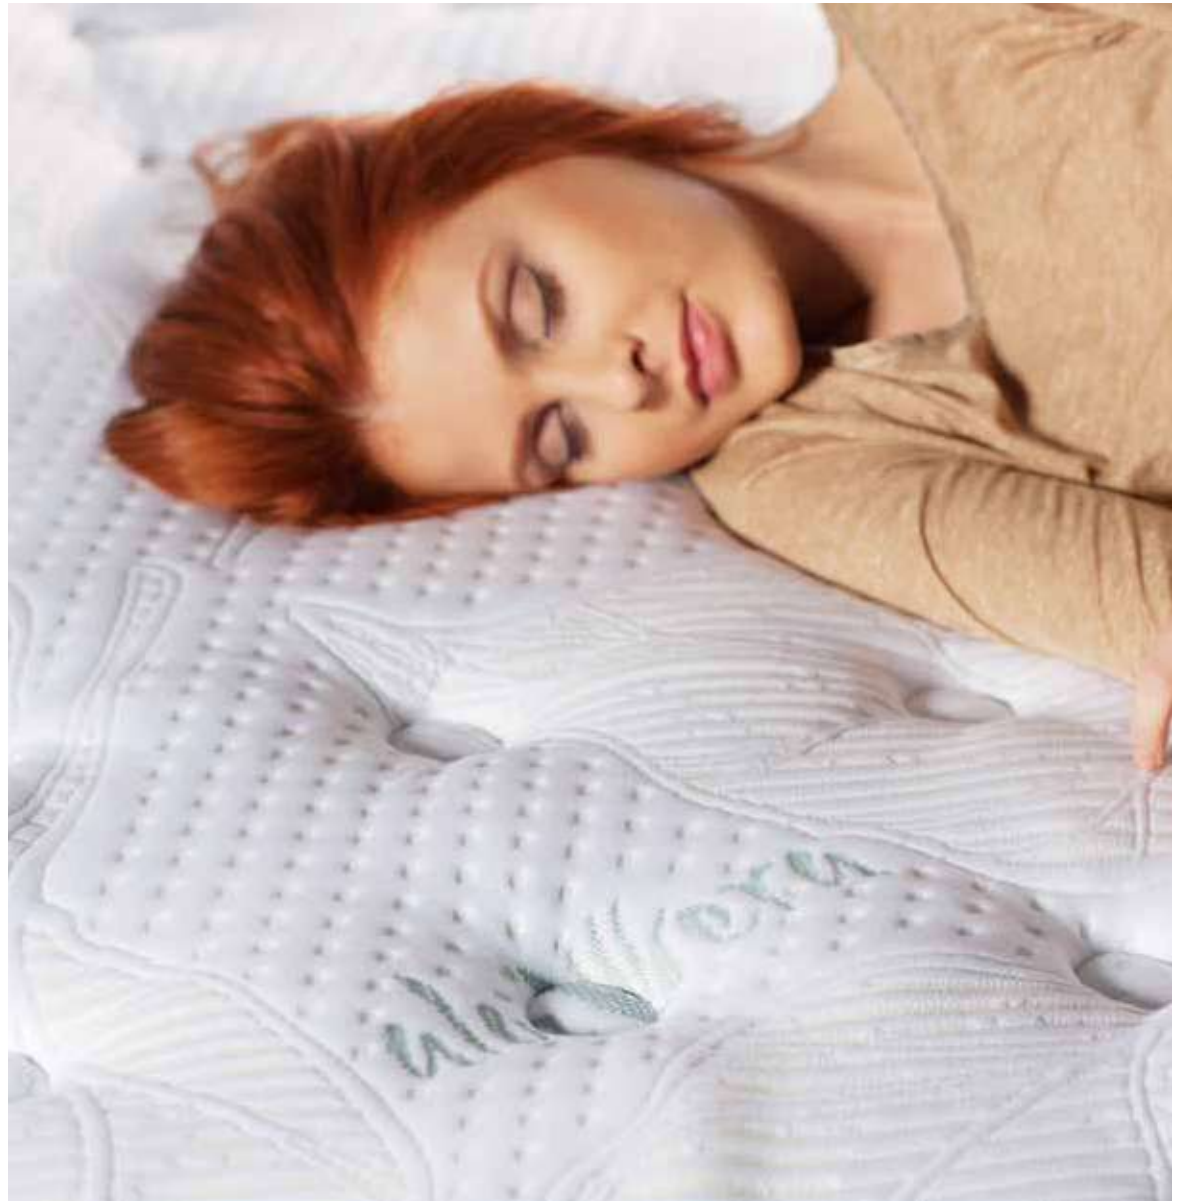

BELLONA

MOBILA
MONALISA

Un Zâmbet în Casa Ta

aloe Vera
Soft

MOBILA
MONALISA

Un Zâmbet în Casa Ta

Relaxing Sleep!

Even thousands of years ago, people relied on aloe vera for better living and health. The miraculous pulp of the Aloe Vera is now available through a brand new technology. No matter how tiring your day was, Bellona mattresses help you relax as soon as you lay in bed. The soft to the touch knit fabric helps your mattress provide a sense of freshness all through sleep.