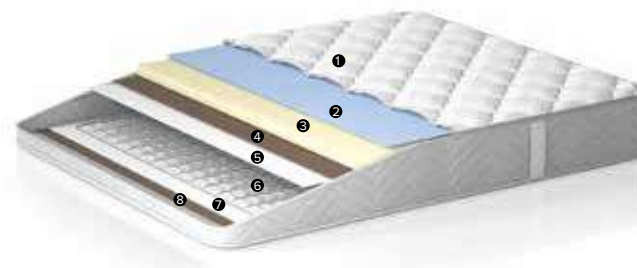

MOBILA MONALISA
Un Zâmbet în Casa Ta

nostress

A clean start to sleep

Zippered Pad

Bellona NoStress mattress with easy to put on and remove, zippered, machine washable comfort pad layer makes life easier and cleaner. Extend the use life of your mattress and wash as often as necessary for a clean sleep surface while enjoying superior comfort each night.

Specially developed fabric technology

Relaxtic Fabric

The clothes you wear, your physical surroundings and mental state of mind gather all sorts of friction on the body. Bellona NoStress mattress is covered with Relaxtic Fabric Technology that helps relieve the built up friction from your body as soon as you lie down. Wake up well rested with joy each day thanks to the stress relieving properties of Relaxtic fabric.