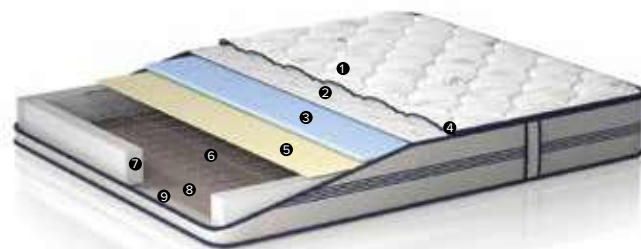

MOBILA MONALISA

Un Zâmbet în Casa Ta

Sleep quality to maintain the balance!

A body system with well working intra-body communication will help you feel active and focused all day long. Waking up refreshed and getting all the energy your body requires from sleep helps strengthen intra-body communication and maintain body balance in best condition.

Bellona Bioenergy Active mattress made with Biorytmic Fabric Technology helps increase the effectiveness of your sleep so that your motivation and body balance is in optimum condition all day long.

- 1 Knitting fabric
- 2 Filling material
- 3 Filling material
- 4 Zippered pad
- 5 Felt
- 6 SI spring frame
- 7 Edge support foam
- 8 Felt
- 9 Use both sides