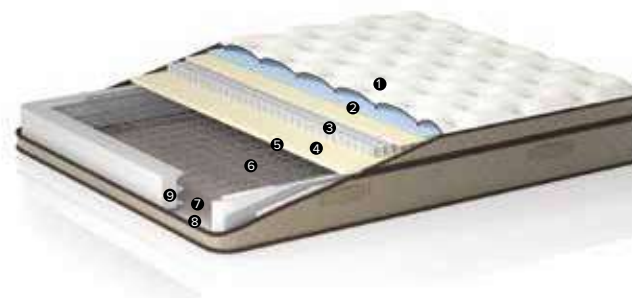

MOBILA
MONALISA

Un Zâmbet în Casa Ta

PREMIUM COMFORT

Maximum sleep comfort and joy!

SL Spring and Minipocket Spring

Bellona Premium Comfort mattress owes part of its superior comfort to SL Continuous Spring System which has smaller spring diameter than regular spring systems so that the body is in contact with more points on the body than regular spring systems. The other part of superior comfort comes from the

Micropocket Spring System made with individually pocketed and diminished resistance springs used on the top layer of the mattress. The combination of these two spring systems helps you get the extra sleep comfort your body needs.