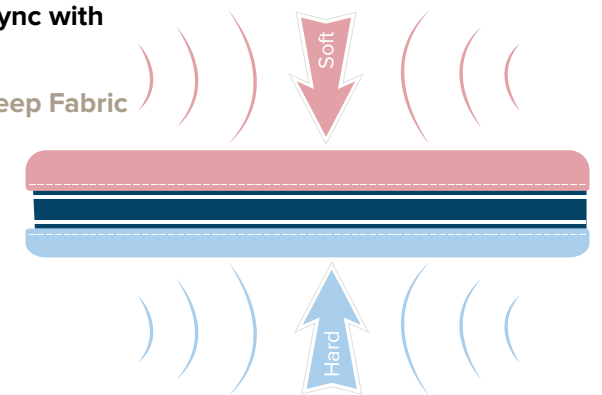

MOBILA
MONALISA

Un Zâmbet în Casa Ta

Support your body in every way!

Visco Foam Technology

Bellona's body heat and weight sensitive Viscolex Technology Visco Foam is designed to support your body all through sleep so that the instance of tossing and turning during sleep is minimized and momentary awakenings are a thing of the past. Sleeping more comfortably is key to uninterrupted sleep.

Comfort in sync with technology!

Biorytmic Sleep Fabric

Waking up fully energized and getting the energy your body needs from sleep helps strengthen your body's intra-body communication as well as help it maintain balance all day. The Biorytmic Fabric Technology by Bellona available on Bellona Bioenergy Active mattress lets you enjoy a highly motivated day that makes the most out of the energy you get from sleeping on it.