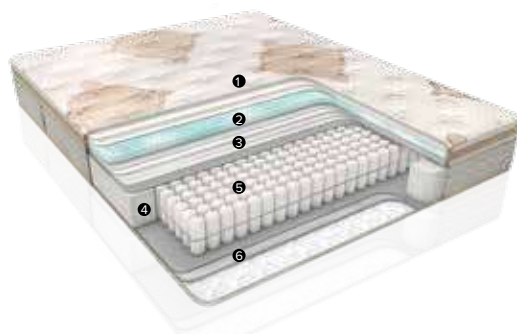

Thanks to the soft on one side, and firm on the other option along with the Soft Touch Pocket Spring System, Golden mattress easily conforms to the shape of your body for great comfort. A single mattress meets differing sleep needs with just the right support. The developed spring system, additionally supported with Hybrid Foam Technology and the removable comfort layer all work to give you lasting quality sleep. The Hyper Soft Technology knit fabric covering the Golden Comfort mattress relies on the easy to dry and moisture management properties its superior hydrophilicity feature, which work to ward of stains and keep the mattress clean.

- 1 Quilting layer
- 2 Hybrid foam layer
- 3 Comfort pad layer
- 4 Edge support foam
- 5 Soft touch pocket spring technology
- 6 Foam

Easy to remove and wash!

The comfort pad layer can be used on either side of the mattress. Extend the use life and maintain the hygiene of your mattress with the dry clean only comfort pad.