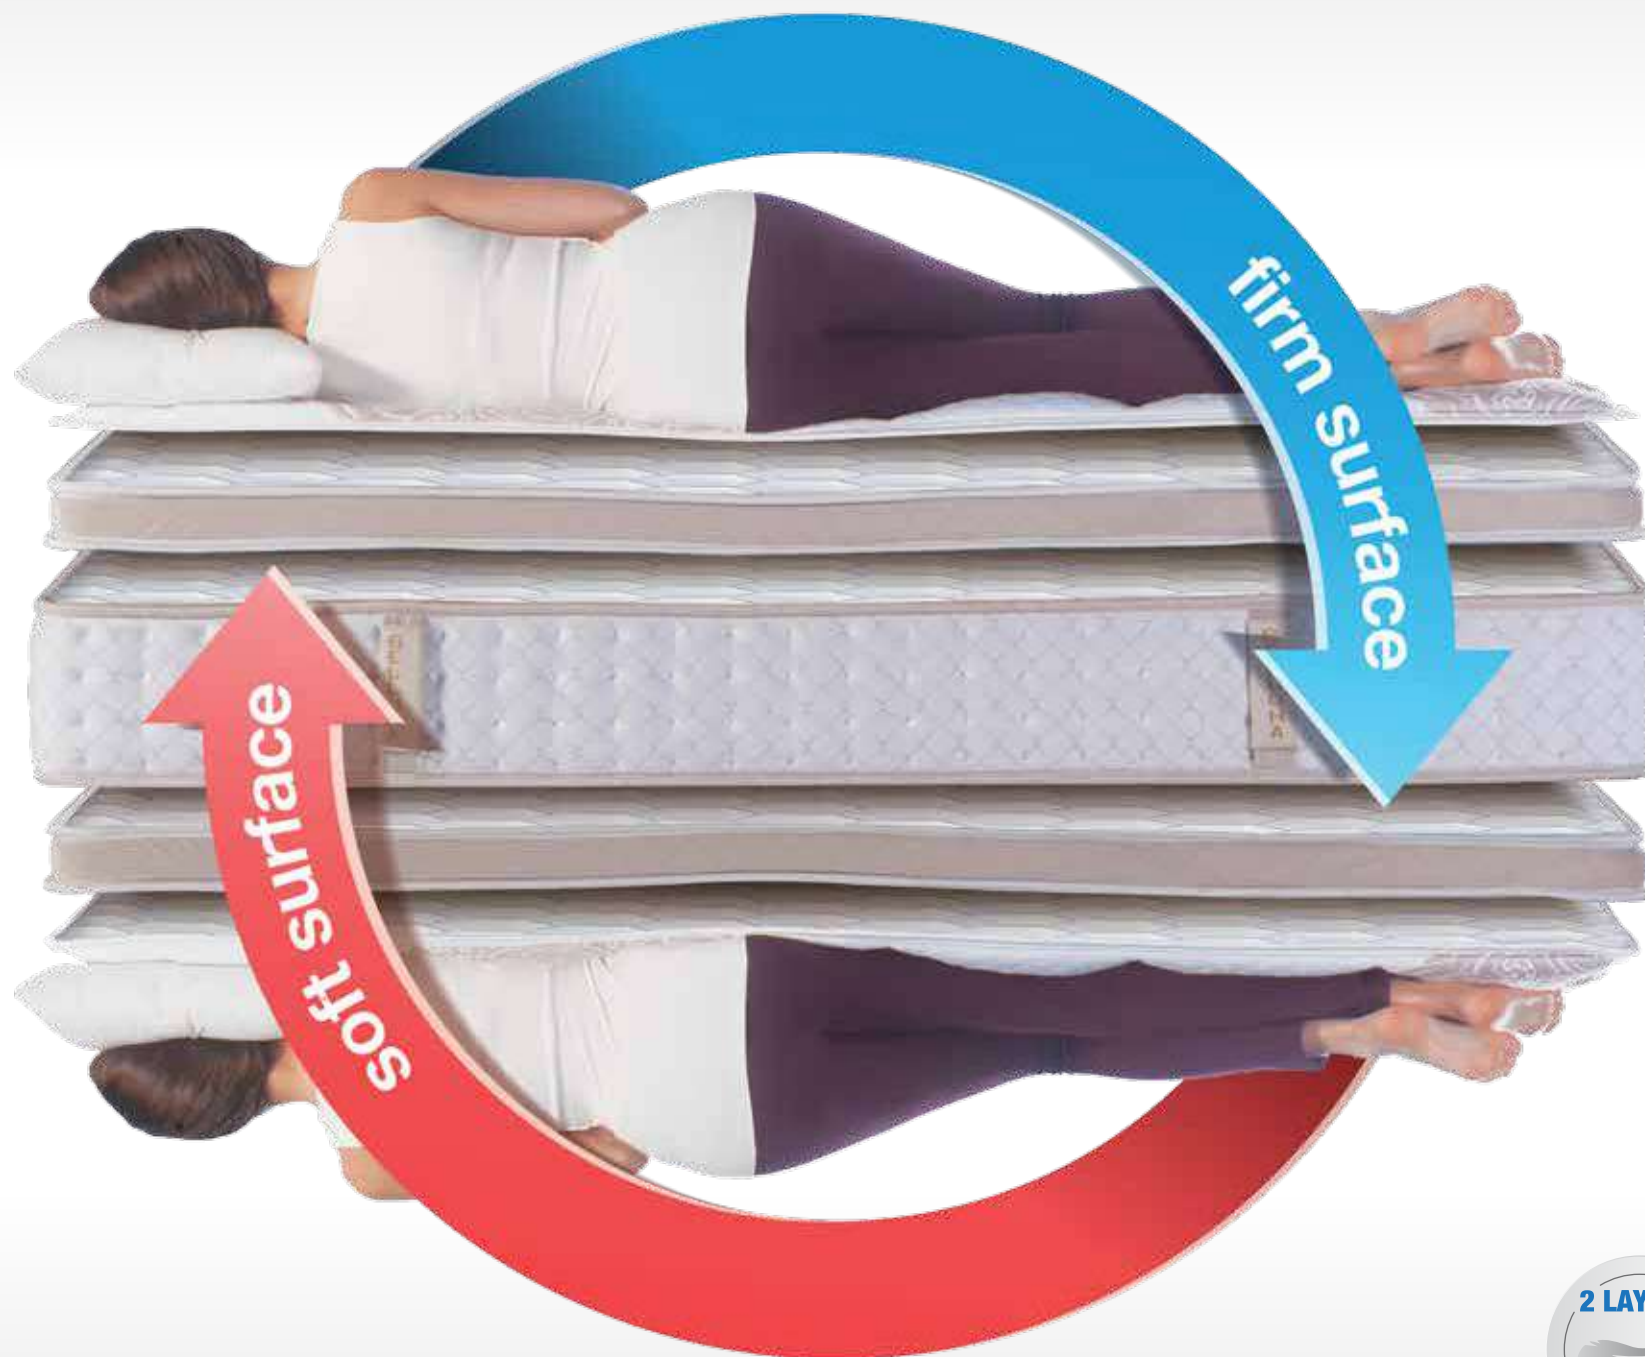

BELLONA

MOBILA
MONALISA
Un Zâmbet în Casa Ta