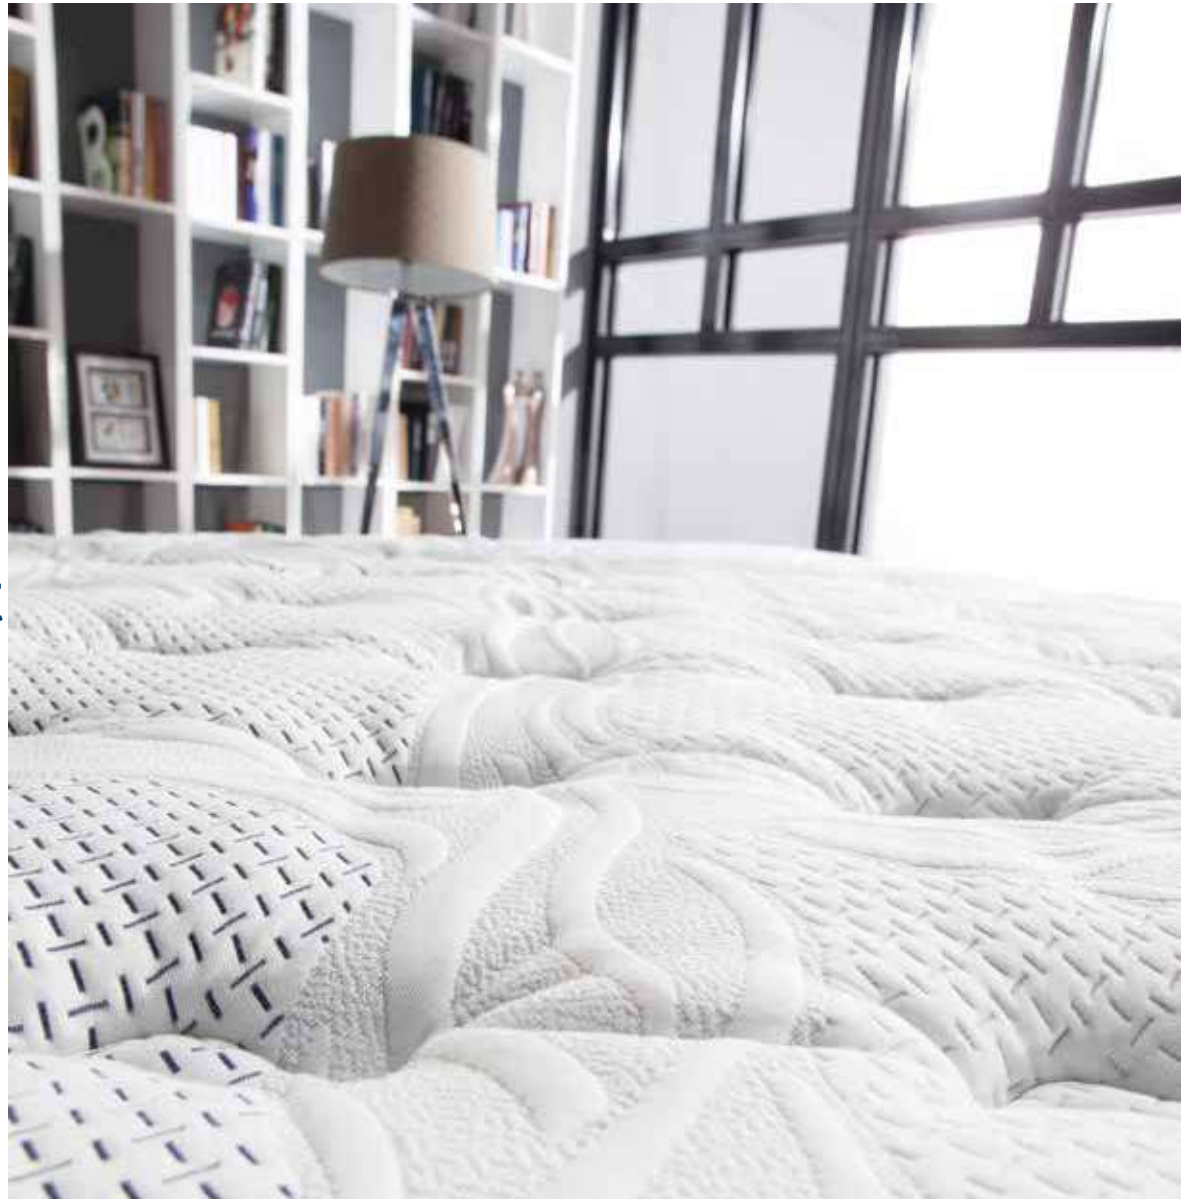

The easiest way to start the day energized!

Mattress and body harmony is the first thing that comes to mind when we mention quality sleep. Sometimes standard products just fall short of meeting custom needs. Extra features may be necessary to make the perfect match. Bellona has put serious thought into sleep needs, and how to meet them in the best possible way for top level sleep experience. Bellona Bioenergy Comfort mattress has a 6 spiral Bonel spring frame overlayed with more sensitive micropocket spring system frame for extra comfort.