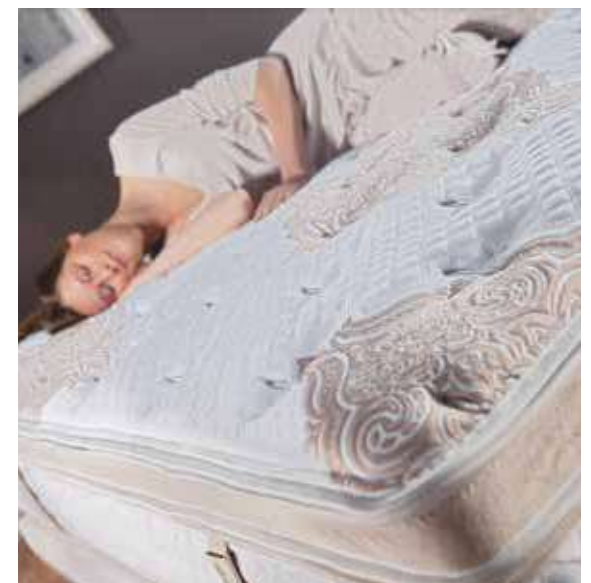

Innovations to start each day happy, by Bellona.

At Bellona, we appreciate the direct relationship between sleep quality and the quality of life. So all our professional diligence goes into researching each detail of sleep to provide the ultimate sleep experience. Working on innovative solutions to your sleep needs has taught us a thing or two about sleep. As sleep habits vary our research has grown to include more facets for better sleep starting with technology. Knowing that you rely on the relaxing and replenishing aspects of sleep for living your very best life inspires us to invest more in our research and development. Bellona mattresses designed for inspired sleep showcase a brand new series so you can sleep better and wake up happier.

MOBILA
MONALISA
Un Zâmbet în Casa Ta