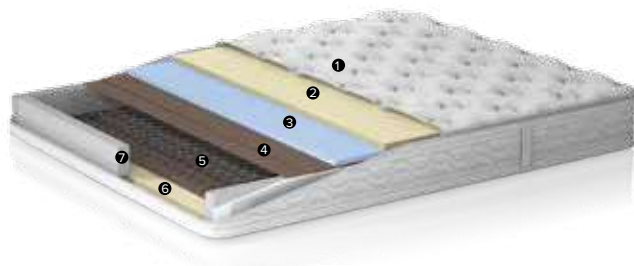

Superior sleep indulgence!

Bonel Spring System

The Releks mattress has 6 spiral Bonel spring frame for quick response to all movement during sleep, providing more support with each movement. The medium firmness of the mattress along with the lasting comfort of Bonel Spring System ensures years of lasting comfort. Supplemented with high density foam layers and edge support foam, you'll be sure to get the maximum from sleep.