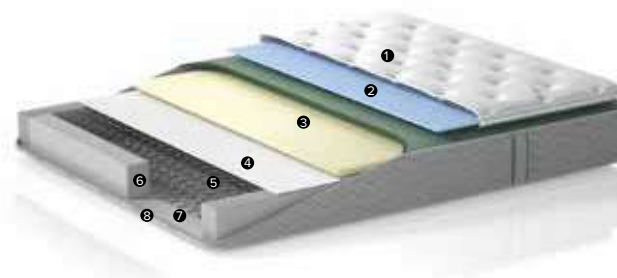

With the addition of a fixed comfort pad, your medium-firm Aloe Vera Soft mattress becomes a haven of superior comfort. Because the pad is fixed in place, your sleep won't be interrupted by it slipping from place nor is adjustment necessary.

Feel Aloe Vera's miracle on your body.